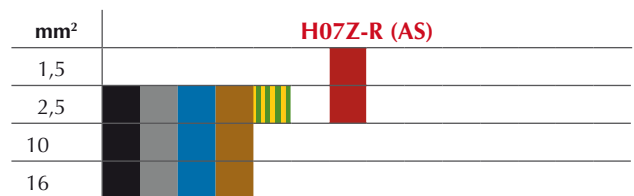

Standard Colours

RAL Standard colours in RCT

| | |
|-------------|---------------------------|
| 9005 | Jet black |
| 7001 | Silver grey |
| 8003 | Clay brown |
| 5015 | Sky blue |
| 5010 | Gentian blue |
| 5024 | Pastel blue |
| 1021 - 6018 | Colza yellow-Yellow green |
| 9016 | Traffic white |

| | |
|-------------|------------------------|
| 3000 | Flame red |
| 6018 | Yellow green |
| 1021 | Colza yellow |
| 4005 | Blue lilac |
| 3015 | Light pink |
| 1015 | Light ivory |
| 2003 | Pastel orange |
| 1021 - 3000 | Colza yellow-Flame red |