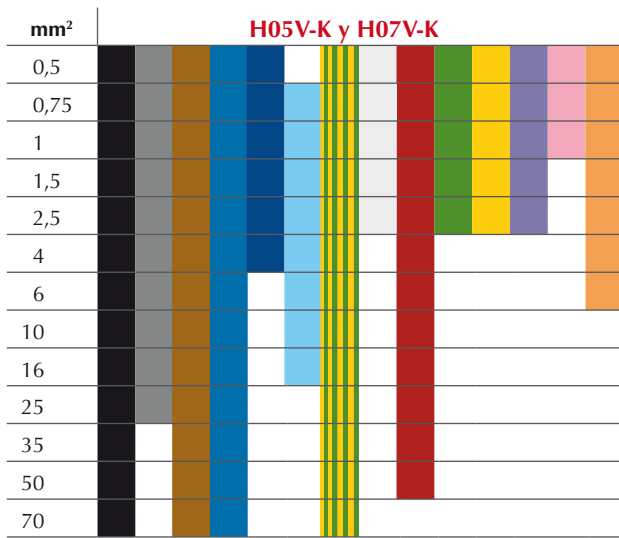

Standard Colours

RAL Standard colours in RCT

| | |
|-------------|---------------------------|
| 9005 | Jet black |
| 7001 | Silver grey |
| 8003 | Clay brown |
| 5015 | Sky blue |
| 5010 | Gentian blue |
| 5024 | Pastel blue |
| 1021 - 6018 | Colza yellow-Yellow green |
| 9016 | Traffic white |

| | |
|-------------|------------------------|
| 3000 | Flame red |
| 6018 | Yellow green |
| 1021 | Colza yellow |
| 4005 | Blue lilac |
| 3015 | Light pink |
| 1015 | Light ivory |
| 2003 | Pastel orange |
| 1021 - 3000 | Colza yellow-Flame red |