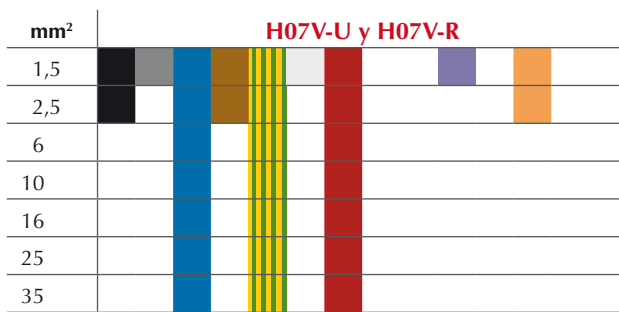

Standard Colours

RAL Standard colours in RCT

| | |
|-------------|---------------------------|
| 9005 | Jet black |
| 7001 | Silver grey |
| 8003 | Clay brown |
| 5015 | Sky blue |
| 5010 | Gentian blue |
| 5024 | Pastel blue |
| 1021 - 6018 | Colza yellow-Yellow green |
| 9016 | Traffic white |

| | |
|-------------|------------------------|
| 3000 | Flame red |
| 6018 | Yellow green |
| 1021 | Colza yellow |
| 4005 | Blue lilac |
| 3015 | Light pink |
| 1015 | Light ivory |
| 2003 | Pastel orange |
| 1021 - 3000 | Colza yellow-Flame red |