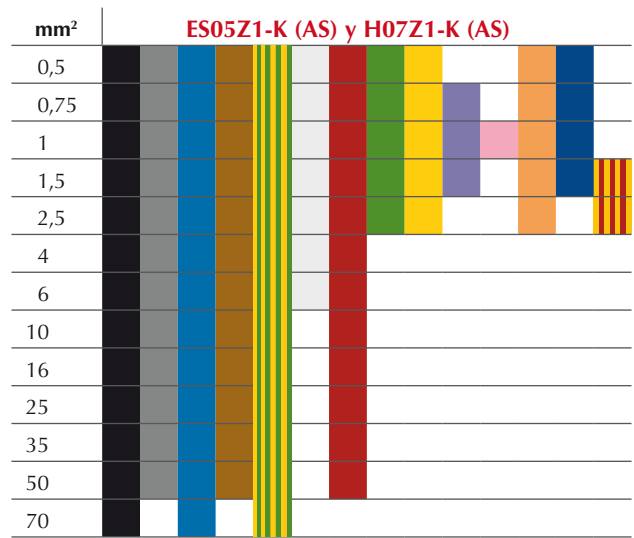

Standard Colours

RAL Standard colours in RCT

| | |
|-------------|---------------------------|
| 9005 | Jet black |
| 7001 | Silver grey |
| 8003 | Clay brown |
| 5015 | Sky blue |
| 5010 | Gentian blue |
| 5024 | Pastel blue |
| 1021 - 6018 | Colza yellow-Yellow green |
| 9016 | Traffic white |

| | |
|-------------|------------------------|
| 3000 | Flame red |
| 6018 | Yellow green |
| 1021 | Colza yellow |
| 4005 | Blue lilac |
| 3015 | Light pink |
| 1015 | Light ivory |
| 2003 | Pastel orange |
| 1021 - 3000 | Colza yellow-Flame red |